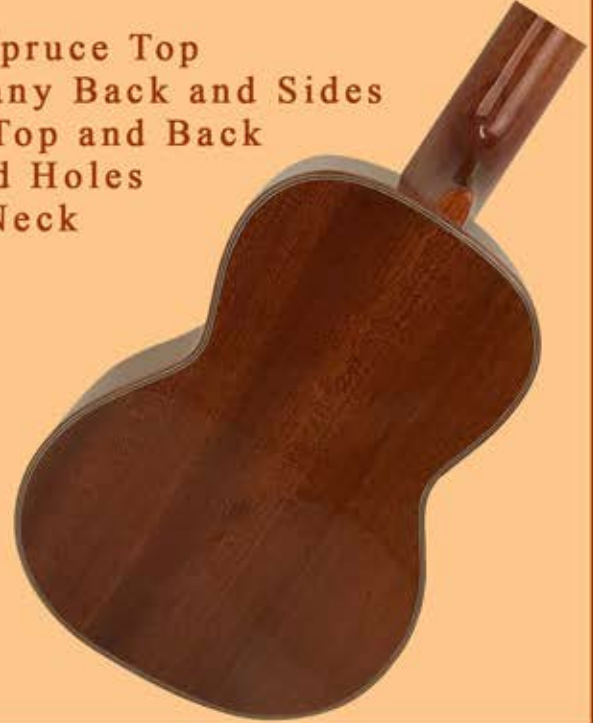

Email: [info@squeezeboxmarketplace.com](mailto:info@squeezeboxmarketplace.com)

Lani LT-150 3 Holec Tenor Ukulele

**WAS  
139.99**

**NOW  
£89.99**

Lani LT-150 3 Holec Tenor Ukulele Back

Solid Spruce Top  
Mahogany Back and Sides  
Inlaid Top and Back  
3 Sound Holes  
Gloss Neck

Lani LT-55MO Tenor Ukulele

Mango Wood Top  
Mango Wood Back and Sides  
Aquila Strings  
Abalone Inlay Soundhole  
Matt Neck

**WAS  
£99.99**

Lani LT-55MO Tenor Ukulele Mango Back

**NOW  
£69.99**

SQUEEZEBOX  
MARKETPLACE  
BYWAYS  
MARTON CUM GRAFTON  
BOROUGHBRIDGE  
YO51 9QQ